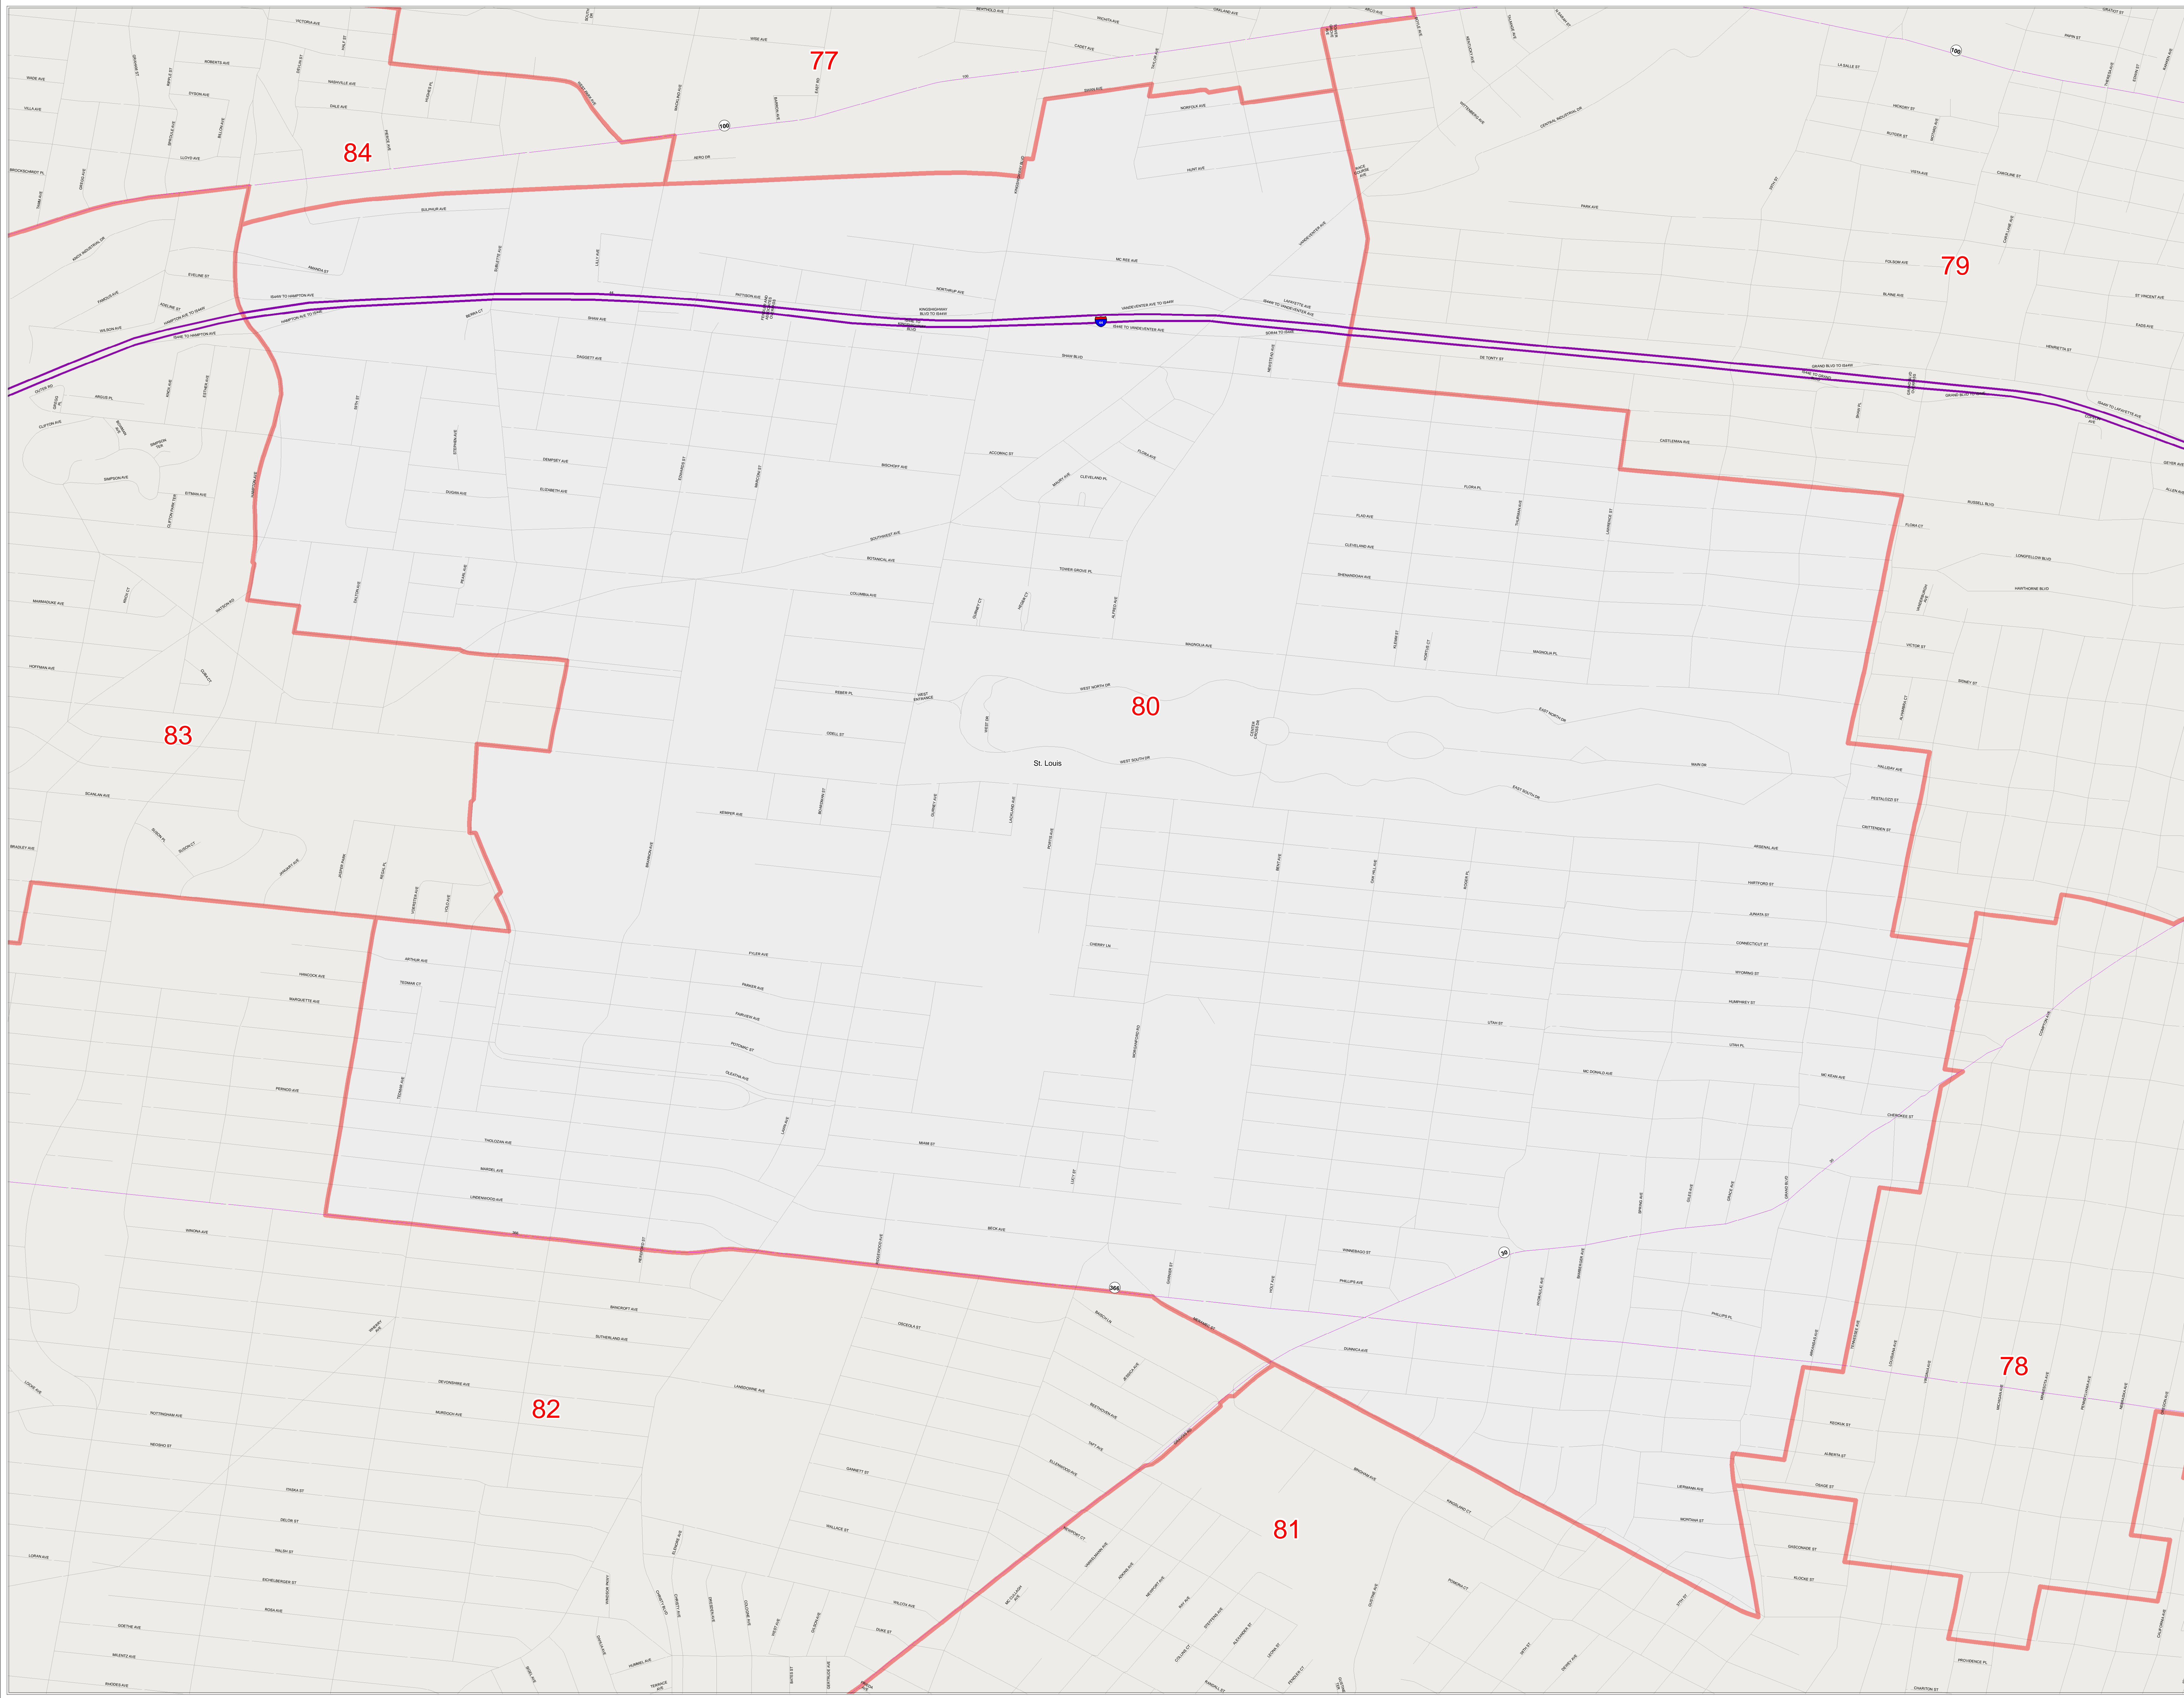

Missouri State House District Number 80

House Apportionment Plan 2011

District 80

Map Sheet Extent

- Districts
- Counties
- Interstates
- U.S. Highways
- MO Highways
- Streets
- Incorporated Places*
- Area Outside of Featured District

*Includes census designated places (CDPs).